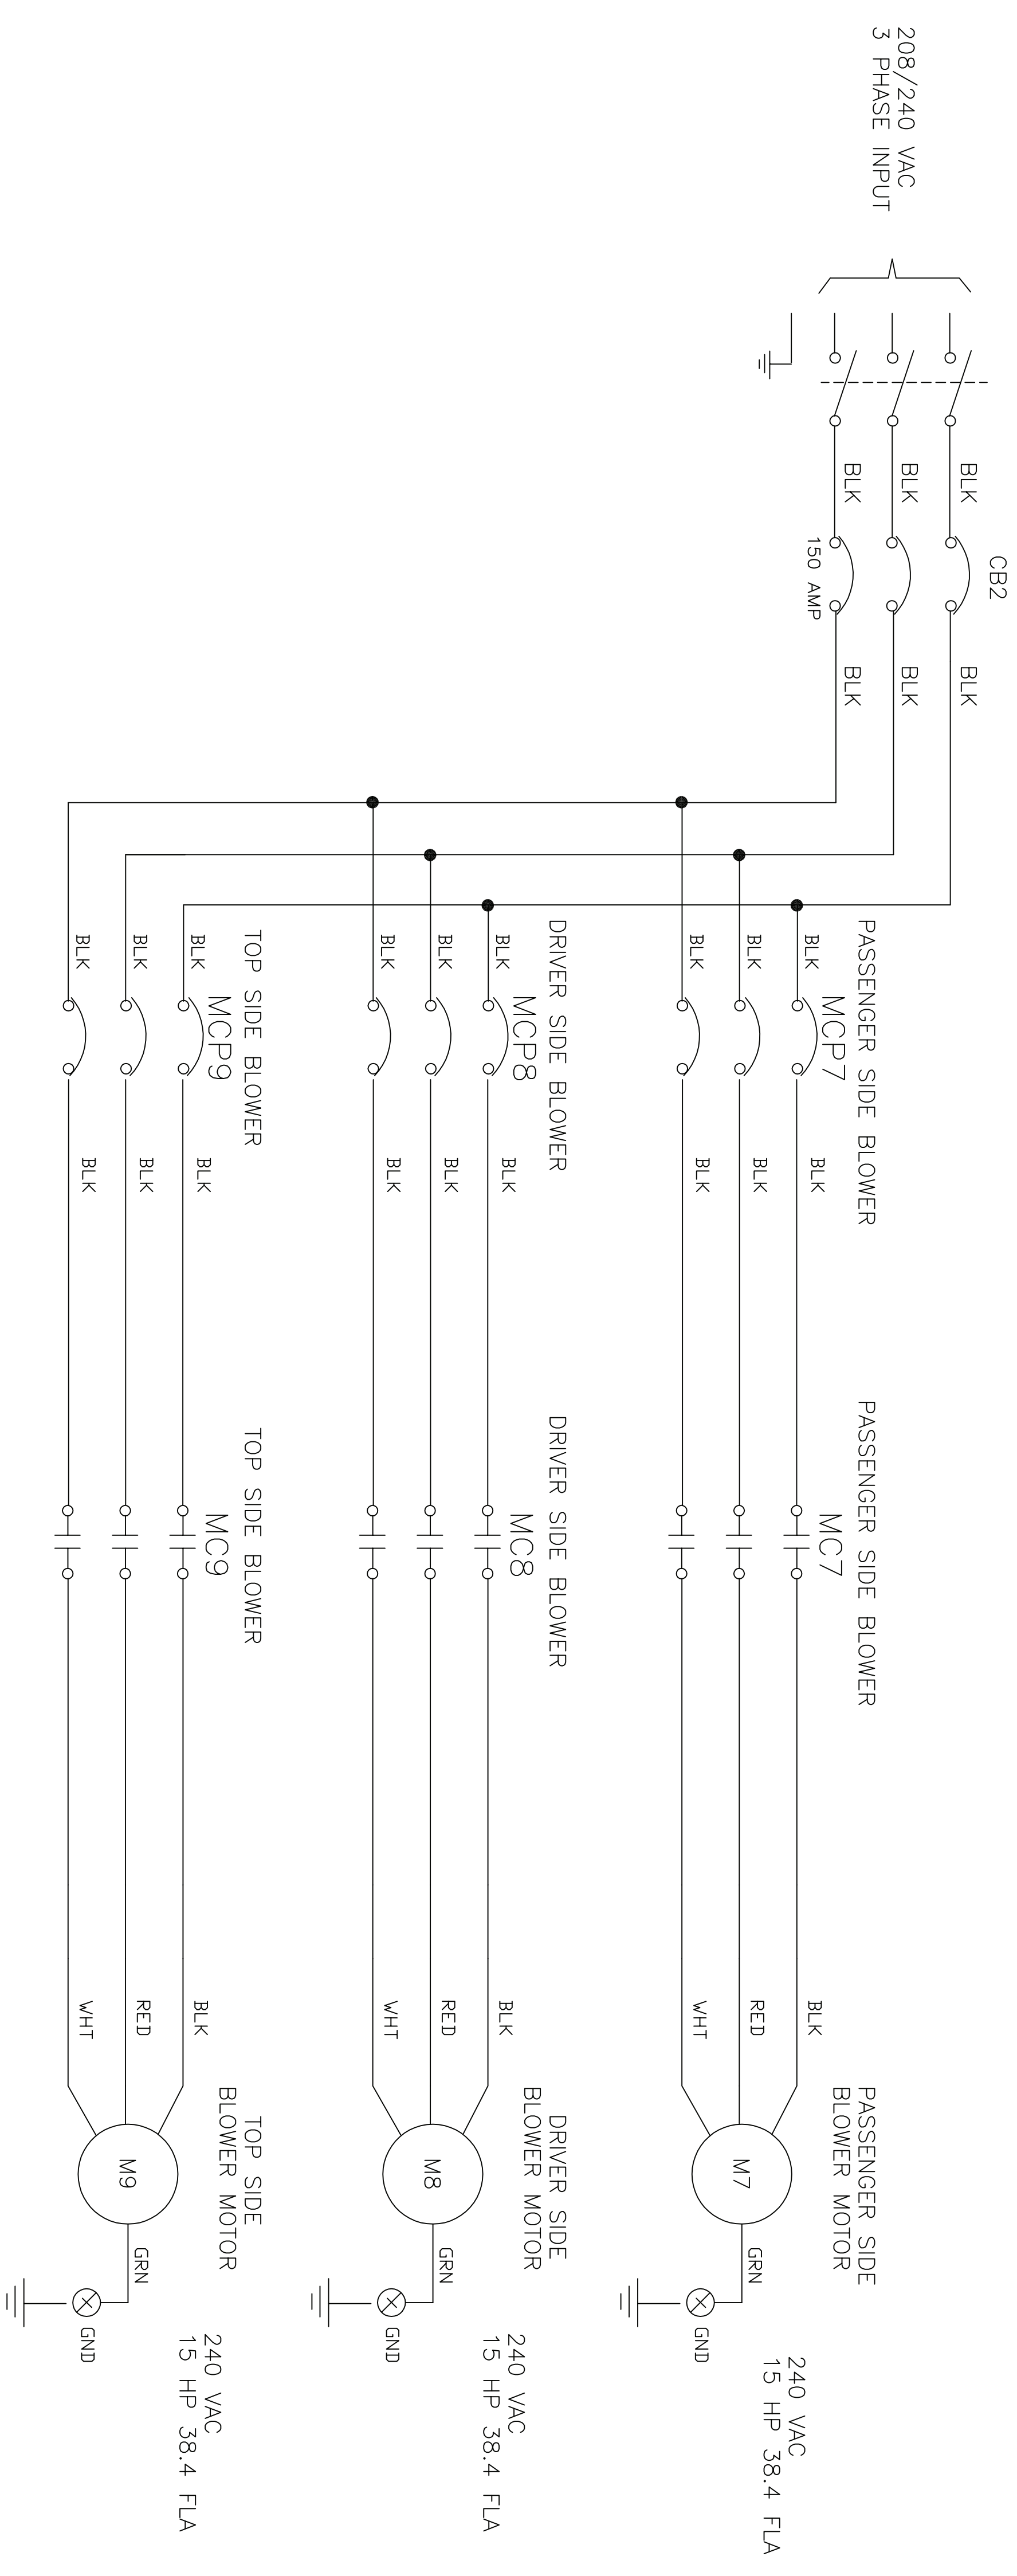

1.61 1.53 1.54 1.62
 XTPAFA11

FIGURE A

NOTE: 3-TIER PHOENIX TERMINALS

REV 3.03 - 06/03/11 ELIMINATE (2) PHOTOCELLS

WD-ROLL-ONBOARD

Sheet Rev. **D 3.03** WIRE DIAGRAM ROLLOVER ONBOARD ELECTRICAL PANEL

DATE: 07/30/07
 REVISION DATE: 06/03/11
 CREATED BY: AJM
 REVISED BY: AJM
 CHECKED BY:

QTY	Part #	CROSS/VENDOR	DESCRIPTION
1	AB-24248FGRL	Austin	Glass Enclosure
1	AB-2424AP FLAT001	Austin	Alum Panel
1	16325-3	Bussmann	Power dist block
3	E111C50X3N	C/H	15 HP 220volt 3 phase IT contactor
1	ED3150	C/H	150 amp main breaker
1	HM1R12	C/H	Series C rotary operator
1	3TA225FD	C/H	Line side lugs
3	XTPR050DC-1	C/H	A308 MCP 15 HP
3	1051003	Phoenix	Blank marker strip
10	2771146	Phoenix	UKK5N TERMINAL BLOCK
2	2771023	Phoenix	END COVER
4	0800886	Phoenix	END STOP
1	0801733	Phoenix	DIN RAIL NS35/7.5 (2 METER LENGTH)
8	3007123	Phoenix	UKKB 5-PE GROUNG BLOCK
4	3003923	Phoenix	USLKG10 GROUNG BLOCK
1	0203250	Phoenix	Jumper bridge
6	SL2X2W4	Tyton	Wire duct 2 x 2 white
6	TC2W4	Tyton	Cover 2x2 white
1	SRT2-R0C08	Omron	Remote Output Terminal 8 relay with comm