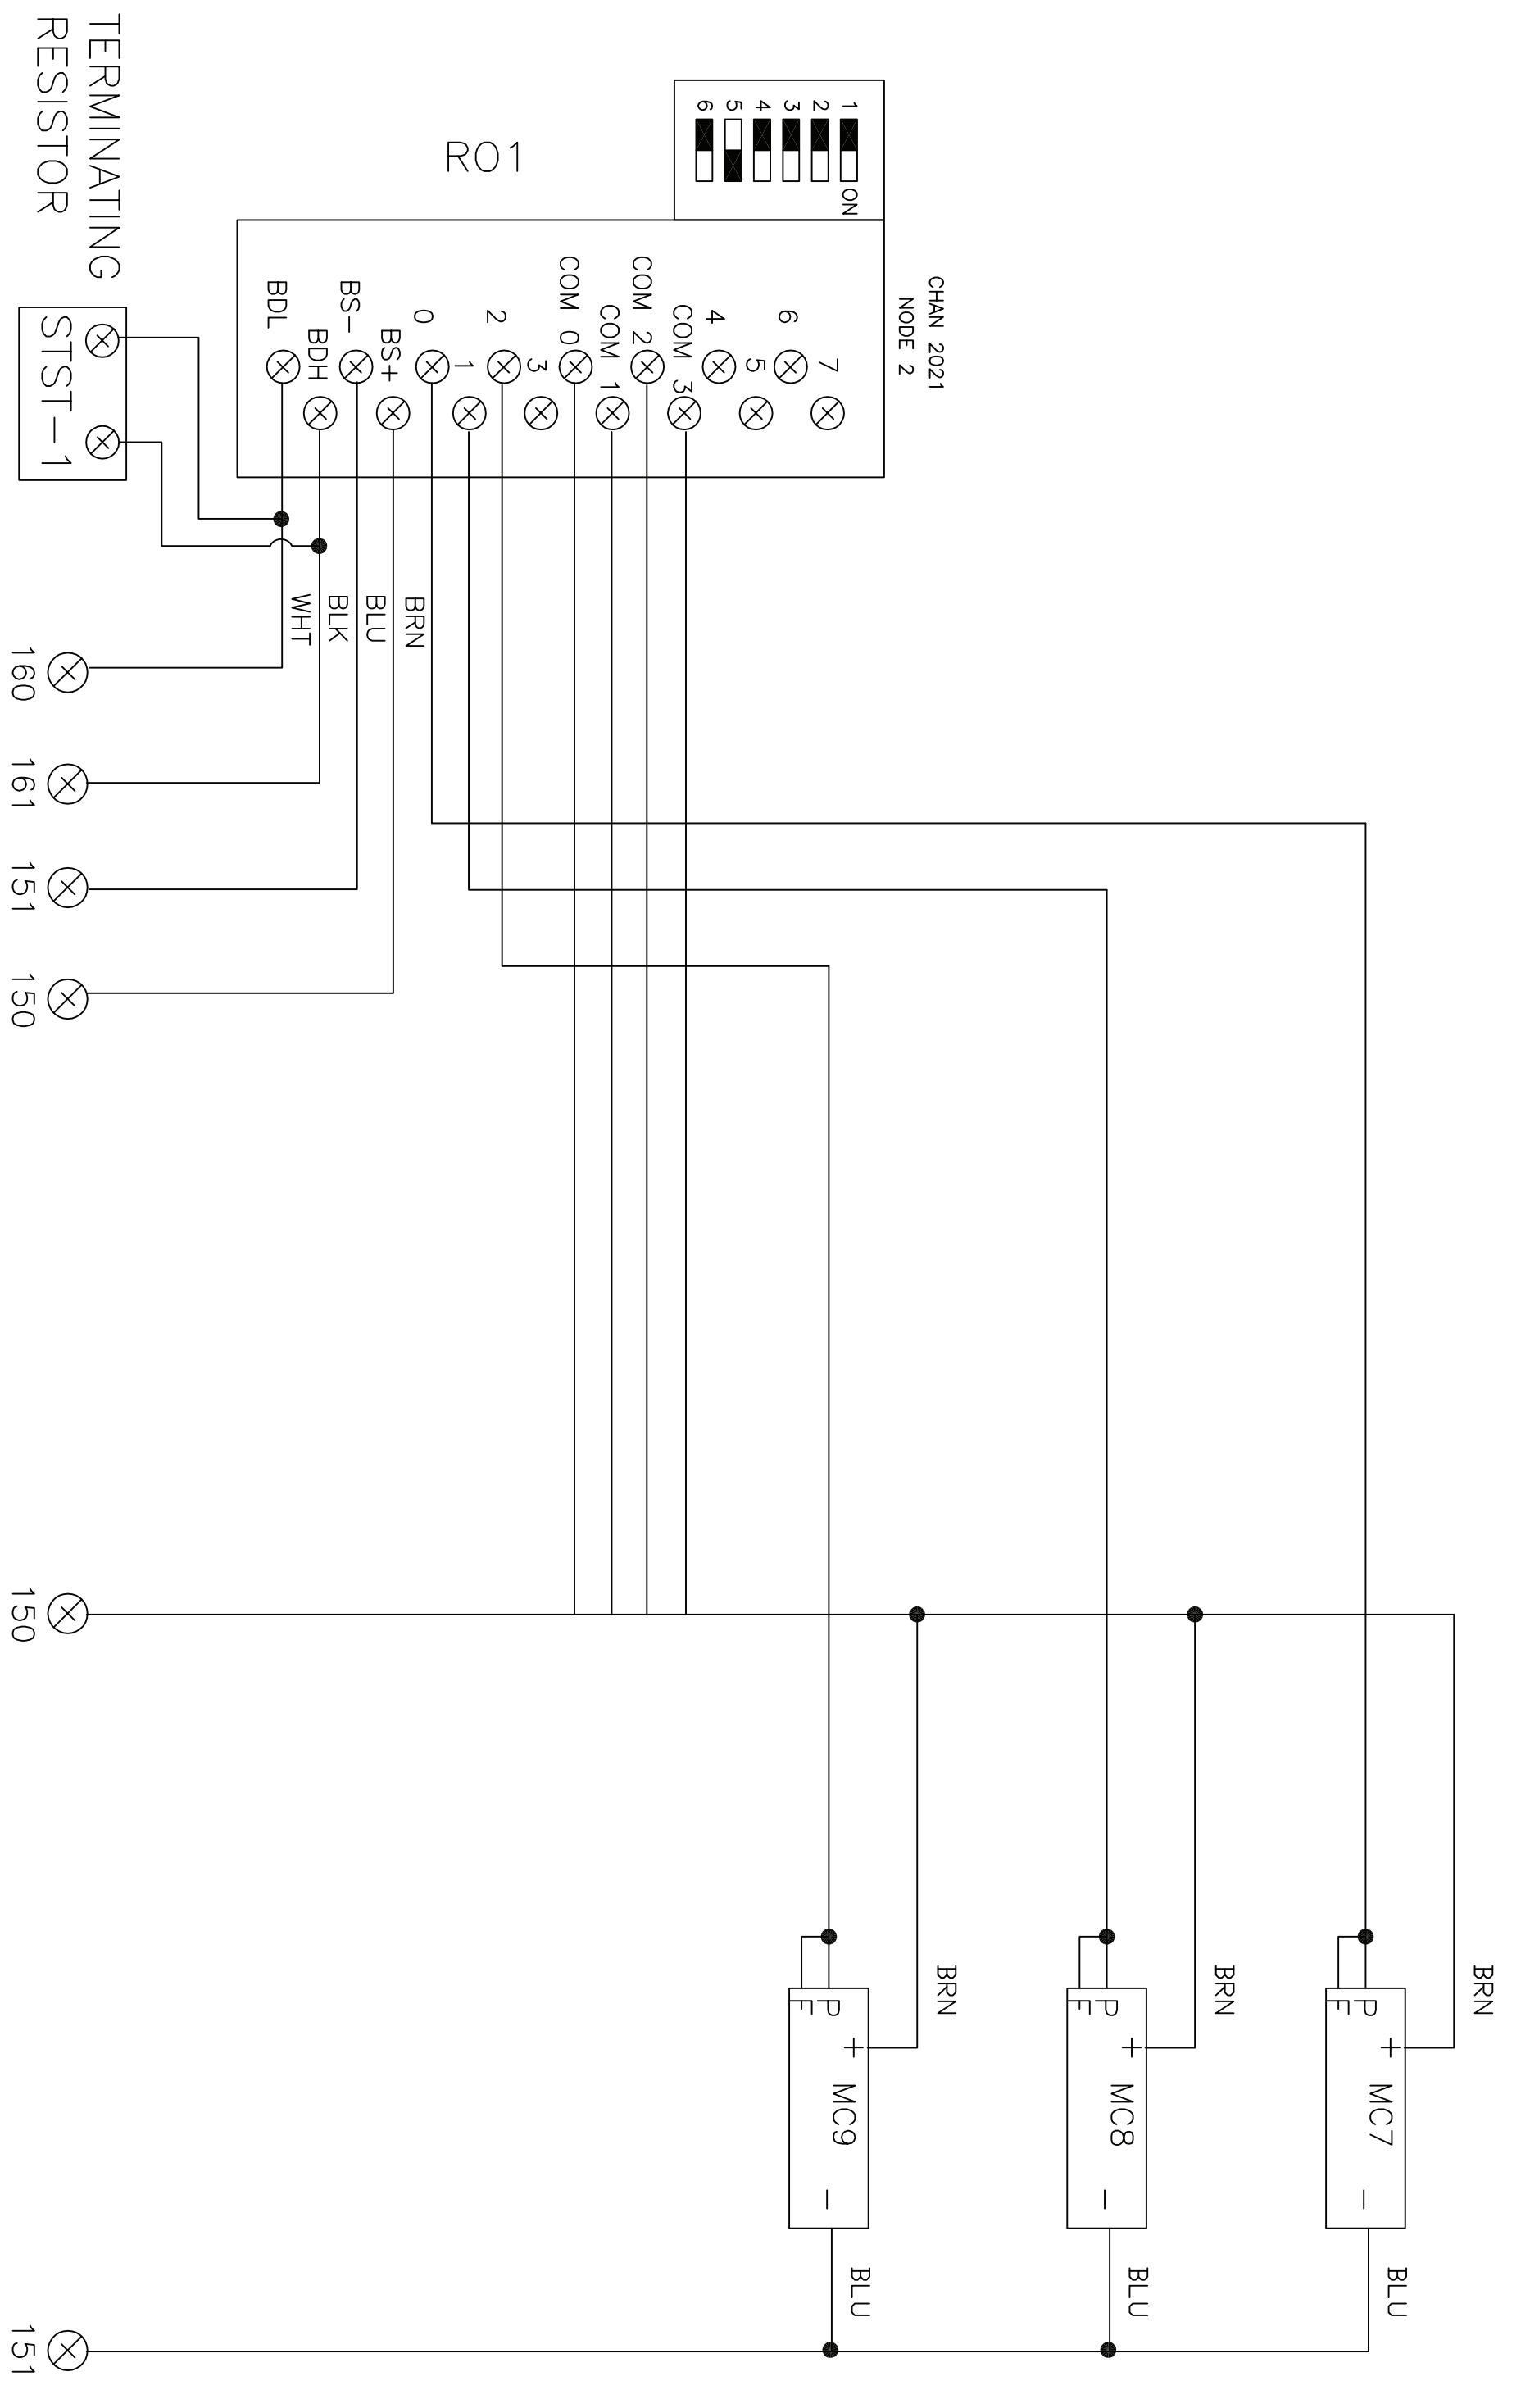

QTY	Part #	CROSS/VENDOR	DESCRIPTION
1	AB-24248FGRL	Austin	Glass Enclosure
1	AB-2424AP FLAT001	Austin	Alum Panel
1	16325-3	Bussmann	Power dist block
3	E111C50X3N	C/H	15 HP 220volt 3 phase IT contactor
1	ED3150	C/H	150 amp main breaker
1	HM1R12	C/H	Series C rotary operator
1	3TA225FD	C/H	Line side lugs
3	XTPR050DC-1	C/H	A308 MCP 15 HP
3	1051003	Phoenix	Blank marker strip
10	2771146	Phoenix	UKK5N TERMINAL BLOCK
2	2771023	Phoenix	END COVER
4	0800886	Phoenix	END STOP
1	0801733	Phoenix	DIN RAIL NS35/7.5 (2 METER LENGTH)
8	3007123	Phoenix	UKKB 5-PE GROUNG BLOCK
4	3003923	Phoenix	USLKG10 GROUNG BLOCK
1	0203250	Phoenix	Jumper bridge
6	SL2X2W4	Tyton	Wire duct 2 x 2 white
6	TC2W4	Tyton	Cover 2x2 white
1	SRT2-R0C08	Omron	Remote Output Terminal 8 relay with comm