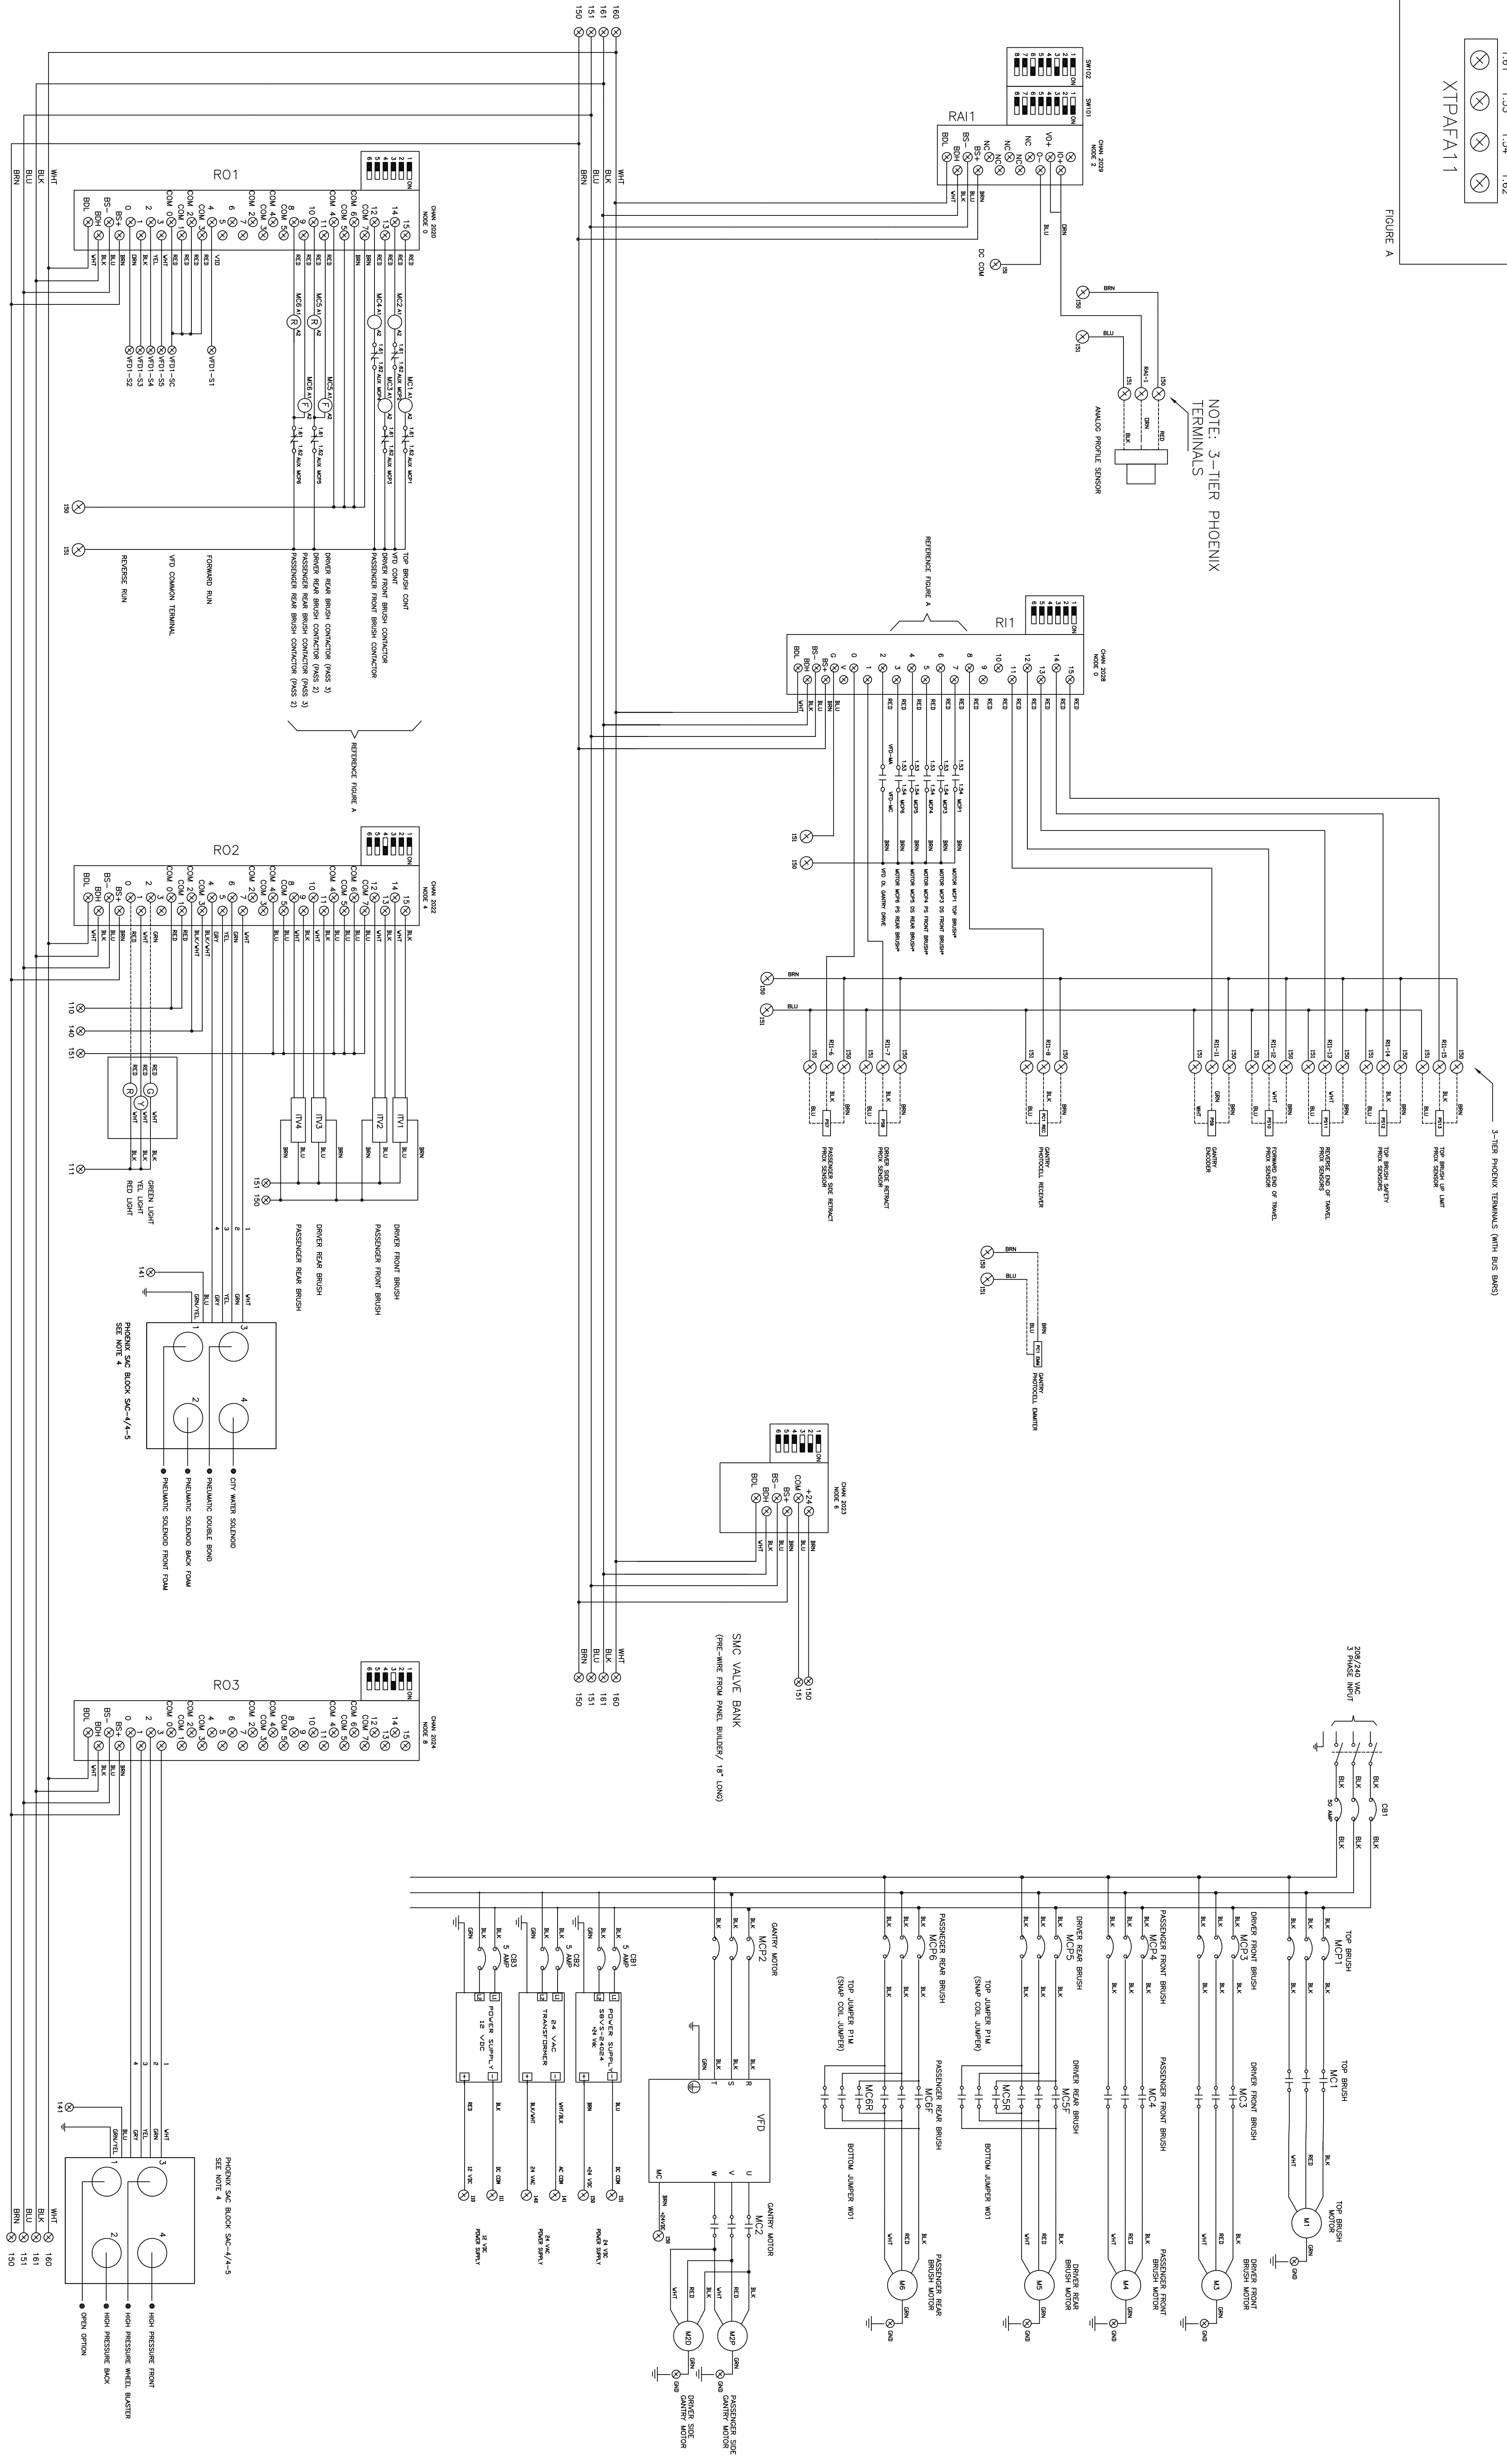

1.61 1.53 1.54 1.62
XTPAFA11

FIGURE A

NOTE: 3-TIER PHOENIX TERMINALS

REV 3.03 - 06/03/11 ELIMINATE (2) PHOTOCELLS

WD-ROLL-ONBOARD

Sheet Rev. **D 3.03** WIRE DIAGRAM ROLLOVER ONBOARD ELECTRICAL PANEL

DATE: 07/30/07
REVISION DATE: 06/03/11
CREATED BY: AJM
REVISED BY: AJM
CHECKED BY:

SCALE: N.T.S.

LOCATION: TBA

© 2006 SONNYS' ENTERPRISES, INC.
5605 Hatus Road, Tamara, FL 33321 USA. TEL.800-327-8723